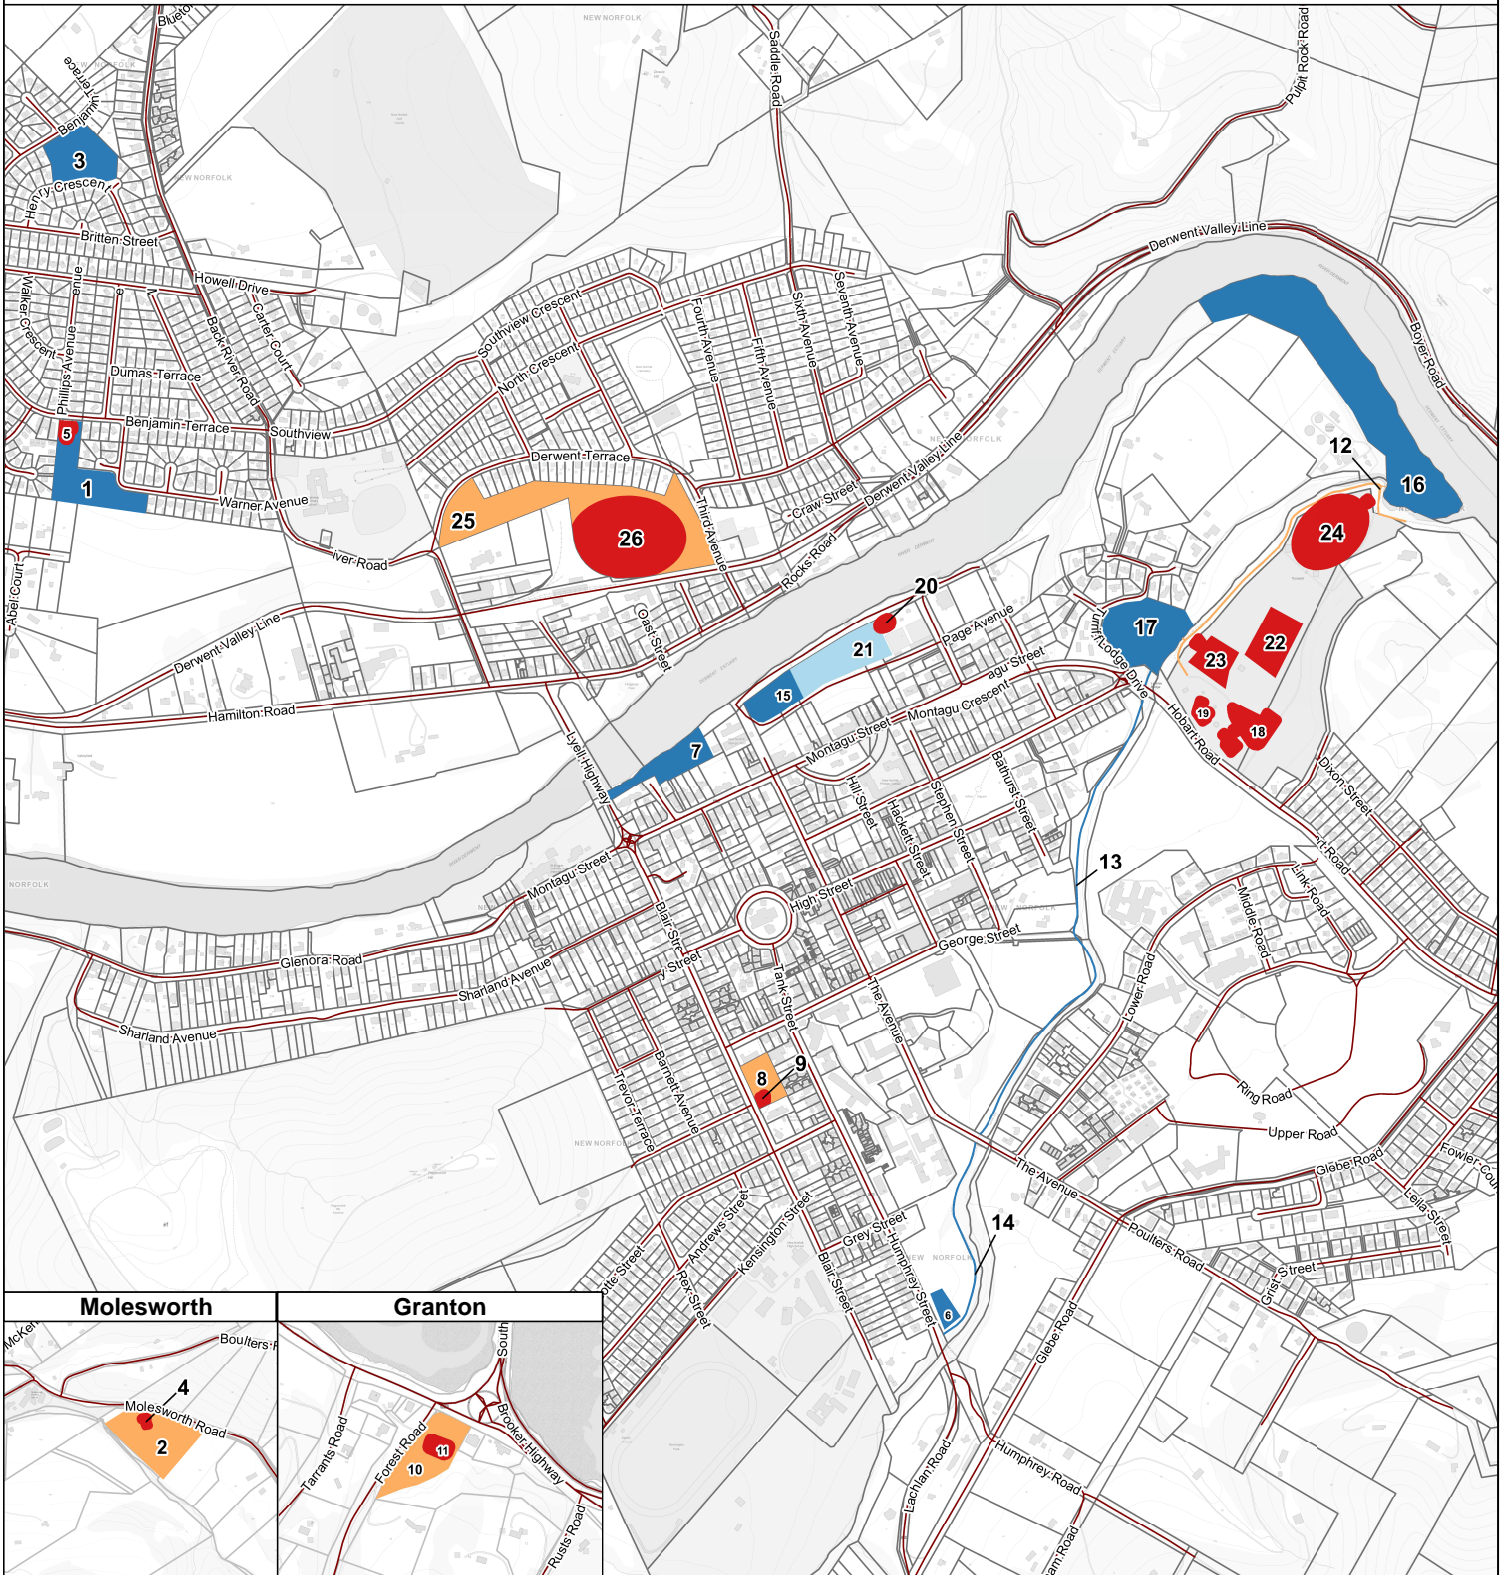

# Declared Dog Areas

Derwent Valley Council

## New Norfolk

Id	Zone	Site Name
1	Exercise Area	Warner Avenue Reserve
2	Restricted Area	Molesworth Recreation Reserve
3	Exercise Area	Henry Crescent Reserve
4	Prohibited Public Area	Molesworth Recreation Reserve
5	Prohibited Public Area	Warner Avenue Reserve
6	Exercise Area	Humphrey Street Dog Park
7	Exercise Area	Esplanade
8	Restricted Area	Ellis Dean Reserve
9	Prohibited Public Area	Ellis Dean Reserve
10	Restricted Area	Granton Recreation Area
11	Prohibited Public Area	Granton Recreation Area
12	Restricted Area	Tynwald Park Walking Track
13	Exercise Area	Bicentennial walk

Id	Zone	Site Name
14	Exercise Area	Bicentennial walk
15	Exercise Area	Esplanade
16	Exercise Area	The Wetlands
17	Exercise Area	Turriff Lodge Amphitheater
18	Prohibited Public Area	Tynwald Park
19	Prohibited Public Area	Tynwald Park
20	Prohibited Public Area	Esplanade
21	Training Area	Esplanade
22	Prohibited Public Area	Tynwald Park
23	Prohibited Public Area	Tynwald Park
24	Prohibited Public Area	Tynwald Park
25	Restricted Area	Boyer Oval
26	Prohibited Public Area	Boyer Oval

### Legend

**Declared Dog Areas**

- Exercise Area
- Training Area
- Prohibited Public Area
- Restricted Area

0 350 metres

Derwent Valley COUNCIL  
30/01/2024

Based on data from the LIST © State of Tasmania